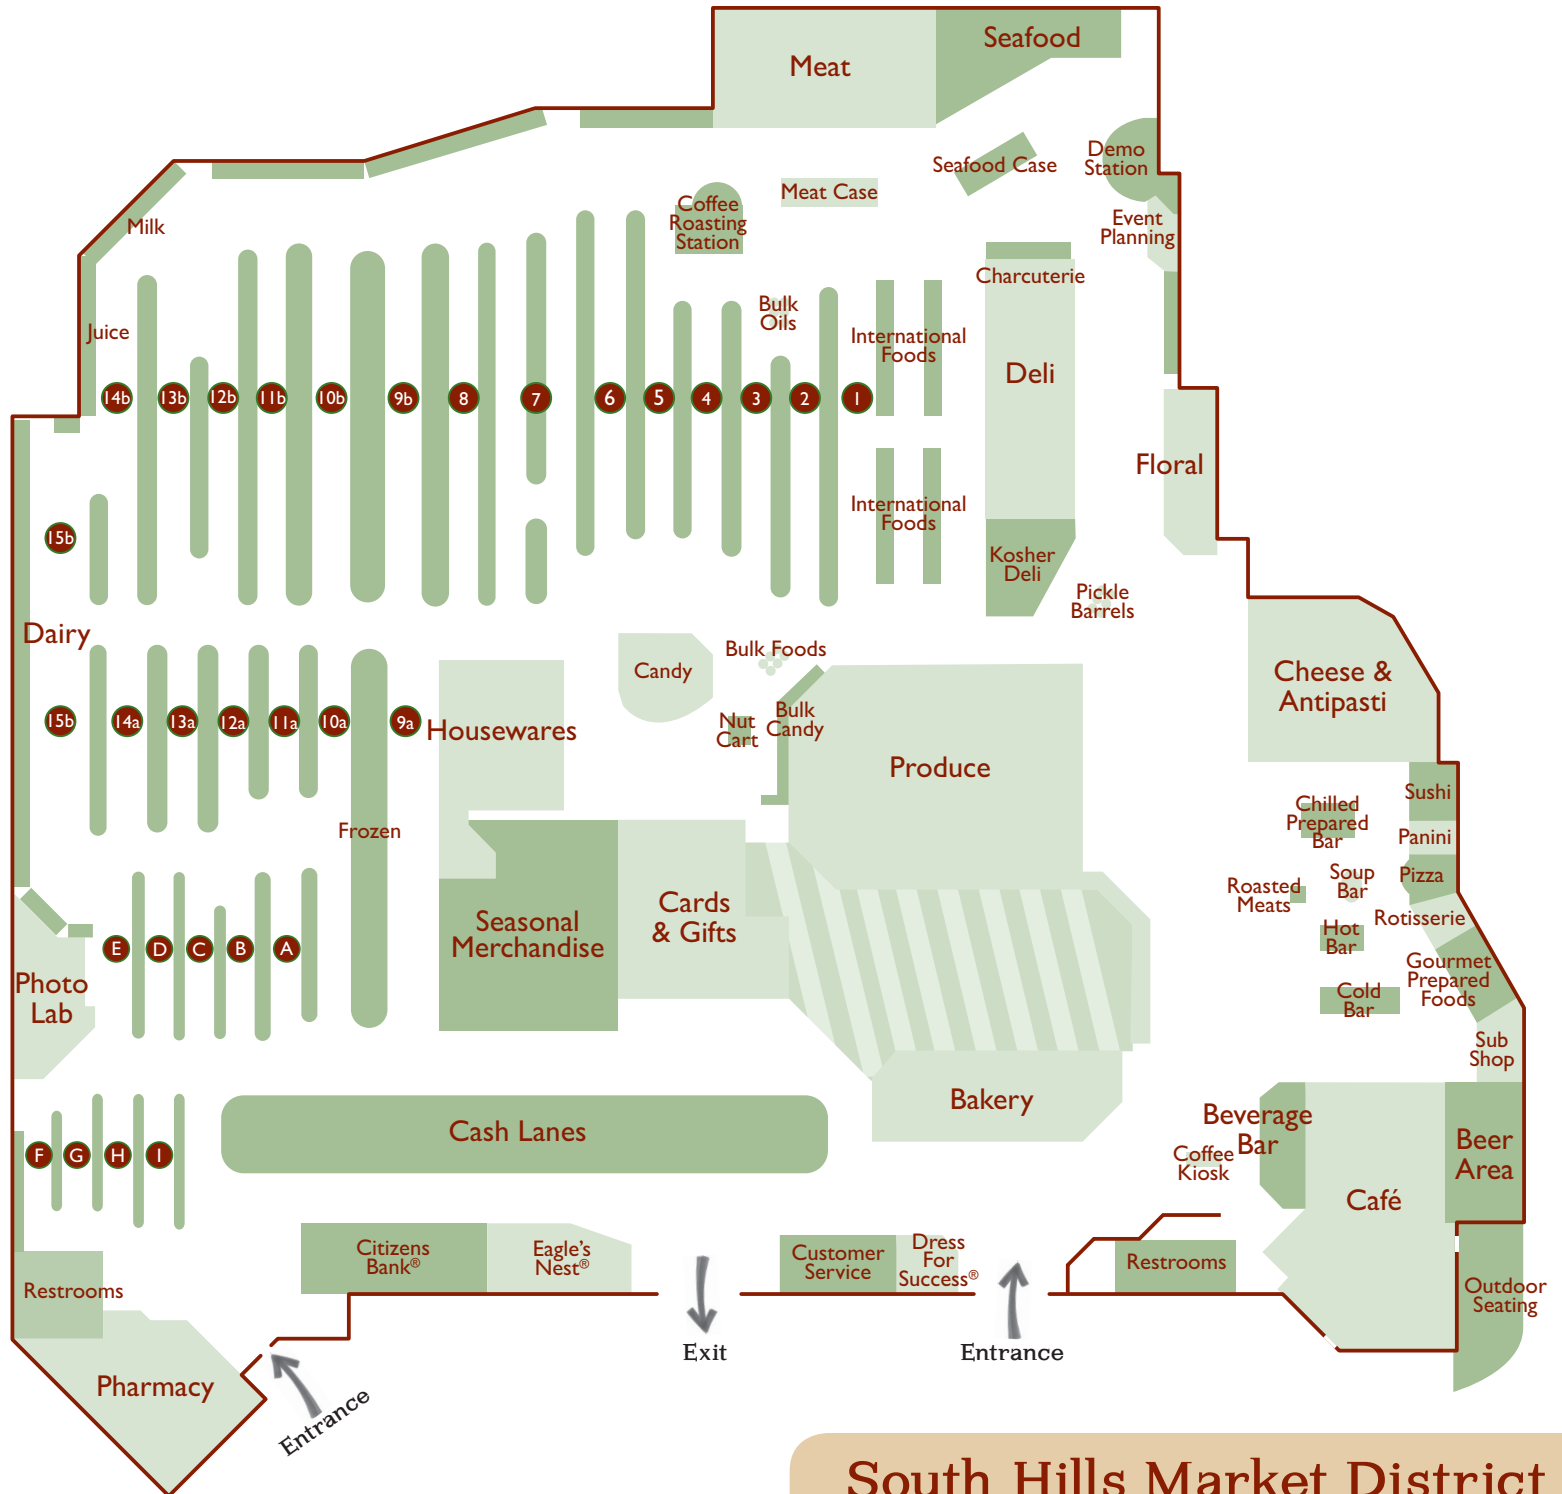

## Where to Find It.

**South Hills Market District**  
7000 Oxford Drive, Bethel Park • 412.831.1480

Product	Aisle/Dept.	Product	Aisle/Dept.	Product	Aisle/Dept.	Product	Aisle/Dept.	Product	Aisle/Dept.
Air Freshener	14a	Cookies	8	Ice	Front	Peanut Butter	11b	Syrups	11b
Anchovies	International, Seafood	Cosmetics	B	Ice Cream	10	Pepperidge Farm Bagels	8	Tahini	International
Antacids	1	Cotton Balls	B	Ice Cream Cones & Toppings	10a	Pet Food	12b & 13b	Tape	Seasonal
Asian Foods	International	Cough & Cold	H	Indian Food	International	Pickles	1	Tea	3
Aspirin	H	Crackers	8	Insecticides	Seasonal	Pimentos	1	Thai	International
Automotive	Seasonal	Snack/Party	6	Instant Breakfast	11b	Pine Nuts	1 & Produce	Thermos	3
Baby Food	12a	Croutons	8 & Produce	Jelly & Jams	11b	Pizza Mix	5	Thomas' English Muffins	8
Bakery (frozen)	10b	Cupcake Liners	4	Jello	3 & Dairy	Pizza (frozen)	9b	Toilet Bowl Cleaner	14a
Bakeware (aluminum)	Housewares	Deodorant	H	Juice	Dairy	Plastic Bags	15a	Tomatoes (canned)	International
Baking Needs	Housewares	Desserts	3	Juice (frozen)	10b	Plastic Utensils	14a	Tomatoes (sun-dried)	Produce
Bandages	G	Desserts (frozen)	10b	Ketchup	1	Plastic Wrap	15a	Tomatoes (sun-dried, oil)	Produce & In'tl
Barbecue Sauce	1	Detergent	13a	Kitchenware	Housewares	Polenta	International	Tools	Seasonal
Bar Soap	D	Diapers (infant)	11a	Kitchen Towels	Housewares	Polish Food	International	Toothpaste	E
Bath Powder	D	Diet Supplement	C	Knorr Soups	2	Popcorn	6	Toothpicks	14a
Batteries	F	Dishwasher Soap	13a	Kosher Foods	International	Potato Chips	6	Toppings	10a
Beans (dry)	2	Distilled Water	7	Laundry Needs	13a	Potatoes (boxed & instant)	1	Toys	10
Beauty Aids	B & C	Dog Food	12b	Light Bulbs	Seasonal	Powdered Drinks	7	Trash Bags	15a
Bird Seed	13b	Dog Shampoo	12b	Lighter Fluid	Service Desk	Powdered Milk	3	Tuna	5
Cake Decorations	4	Dog Treats	12b	Liquid Detergent	13a	Pudding	3 & Dairy	Tupperware	Housewares
Bleach	13a	Dried Fruit	Produce	Little Hugs	Produce	Pyrex® Bakeware	Housewares	Vacuum Supplies	13a
Body Lotion	C	Dry Milk	4	Lunch Cakes	8	Raisins	Produce	Vegetables (canned)	2
Books	Seasonal	DVDs	Display	Macaroni & Cheese	5	Relish	1	Vegetables (frozen)	9a
Bouillon	2	Egg Rolls	1 & 9b	Magazines	Seasonal	Rice	5	Vinegar	2
Box Dinners (hamburger)	5	Eggs	Dairy	Manwich	2	Rice Cakes	6	Vitamins	1
Box Dinners (pizza)	9b	Electrical	Seasonal	Maraschino Cherries	10a	Rubber Gloves	13a	Water	7
Bread	8	English Food	International	Marshmallow Crème	4	Rubbermaid	15a	Wax Paper	15a
Bread Crumbs	8	Entenmann's	8	Marshmallows	4	Salad Dressing	1 & Produce	Window Cleaner	14a
Breakfast Bars	11b	Evaporated Milk	4	Matches	Service Desk	Salsa	1, 6 & Deli	Wine/Beer-Non Alcoholic	Café
Brooms	14a	Eye Care	G	Mayonnaise	1	Salt	4		
Brushes	A	Fabric Softener	13a	Meat (canned)	5	Sanitary Napkins	D		
Bubble Bath	D	Film	F & Photo Lab	Melba Toast	8	Sauerkraut	1 & Meat		
Bulk Foods	Bulk Food	First Aid	G	Mexican Food	International	Scandinavian Food	International		
Butter	Dairy	Fish (canned)	5	Milk	Dairy	School Supplies	Seasonal		
Cajun Food	International	Fish (breaded, frozen)	9b	Molasses	4	Seafood (canned)	5		
Cake Mixes	4	Floor Wax/Cleaner	14a	Mops	14a	Seafood (frozen)	9b & Seafood		
Candles (scented)	Card & Gifts	Floss	E	Mouthwash	E	Seasonal	Seasonal		
Candy	Candy	Flour	4	Mugs	3	Sewing Notions	13a		
Canned Meat	5	Foil & Wrap	15a	Mustard	1	Shake & Bake	8		
Cape Cod Chips	6	Food Color	4	Nail Care	B	Shampoo	A		
Capers	5	Foot Care	G	Nail Polish	B	Shoe Polish	Seasonal		
Cat Food	13b	Formula	12a	Nail Polish Remover	B	Shoe Strings	Seasonal		
Cat Shampoo	13b	French Food	International	Napkins	15	Skin Lotion	C		
Cat Litter	13b	Frozen Food	9 & 10	Nutella	11b	Soft Drinks	7		
Cereal	11b	Frozen Dinners	9a	Nuts (baking)	4, Bulk Foods & Produce	Soup	2		
Charcoal	14a	Fruit (canned)	2	Nuts (snack)	6	Spaghetti	1		
Charcoal Starter	14a	Furniture Wax	14a	Office Supplies	Seasonal	Spaghetti (canned)	5		
Cheese Cloth	Housewares	Gelatin	3	Oil — Shortening	3	Spaghetti Sauce	International		
Cheese (grated)	1	German Food	International	Olives	1 & Cheese Shop	Spanish Food	International		
Cheese (packaged)	Deli & Dairy	Grape Leaves	International	Oriental Food	International	Spices	4		
Chutney	1	Grated Cheese	International	Oven Cleaner	14a	Sponges	14a		
Cigarettes	Service Desk	Gravy Master	1	Pancake Mix	11b	Starch (laundry)	13a		
Cigars	Service Desk	Gravy Mix	1	Pantyhose	F	Stationery	Seasonal		
Cleaners	14a	Greek Food	International	Paper Cups	14a	Stella D'oro® Cookies	8		
Cocktail Mix	7	Greeting Cards	Card & Gifts	Paper Plates	14a	Sterno®	14a		
Cocoa (baking)	4	Hair Care	A	Paper Towels	14b	Straws	14a		
Coffee/Filters	3	Honey	11	Pasta	1	Stuffing	1 & 8		
Condiments	1	Hosiery	F	Pasta (frozen)	10b	Sugar	4		